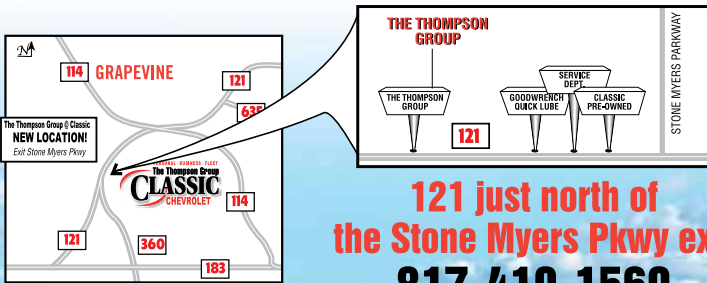

121 just north of the Stone Myers Pkwy exit
metro **817-410-1560**

ClassicFleet.com

SALES:
SERVICE & PARTS:

MON – SAT
MON – FRI
SAT

7:30am – 6:00pm
7:00am – 6:00pm
8:00am – 1:00pm

COMMERCIAL • FLEET • CREDIT UNION